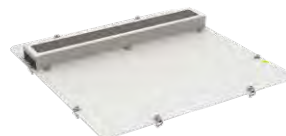

ACCESSORIES FOR CABINETS AND OPEN RACKS

MASKING ITEMS

**Blanking and cable entry plates and strips for bottom plate, top plate and roof**

For cabinets: **Z-SERVER, SZB IT, DSR IT.**

**Material**

Sheet steel, powder painted in light grey (RAL 7035) or black (RAL 9005), plastic.

**Scope of delivery**

Blanking/cable entry plate or strip with fixing accessories.

Product name	For opening [mm]	Catalogue number	
		RAL 7035	RAL 9005
Solid blanking plate	380 x 380	WZ-1718-38-01-011	WZ-1718-38-01-161
	380 x 210	WZ-1718-38-02-011	WZ-1718-38-02-161
Perforated blanking plate	380 x 380	WZ-1718-39-01-011	WZ-1718-39-01-161
	380 x 210	WZ-1718-39-02-011	WZ-1718-39-02-161
Blanking plate with a fabric filter	380 x 380	WZ-1718-42-01-011	WZ-1718-42-01-161
	380 x 210	WZ-1718-42-02-011	WZ-1718-42-02-161
Cable entry plate with a brush strip	380 x 380	WZ-5271-10-00-011	WZ-5271-10-00-161
	380 x 210	WZ-5271-14-00-011	WZ-5271-14-00-161
Brush strip	380 x 71	WZ-8059-54-00-000	WZ-8059-54-00-000
Cable entry plate with a foam strip	380 x 380	WZ-1718-40-01-011	WZ-1718-40-01-161
	380 x 210	WZ-1718-40-02-011	WZ-1718-40-02-161
Cable entry plate with a fabric filter and a brush strip	380 x 380	WZ-SB76-00-00-011	WZ-SB76-00-00-161

Package: 1 pc.

Solid blanking plates

Perforated blanking plates

Blanking plates with a fabric filter

Cable entry plates with a brush strip

Brush strip

Cable entry plates with a foam strip

Cable entry plate with a fabric filter and a brush strip

ACCESSORIES FOR CABINETS AND OPEN RACKS

MASKING ITEMS

**Blanking plates assembled with screws**

**Tool-free assembled blanking plate**

**19" blanking plates**

For covering empty 19" space.

**Material**

Sheet steel powder painted in light grey (RAL 7035) or black (RAL 9005).